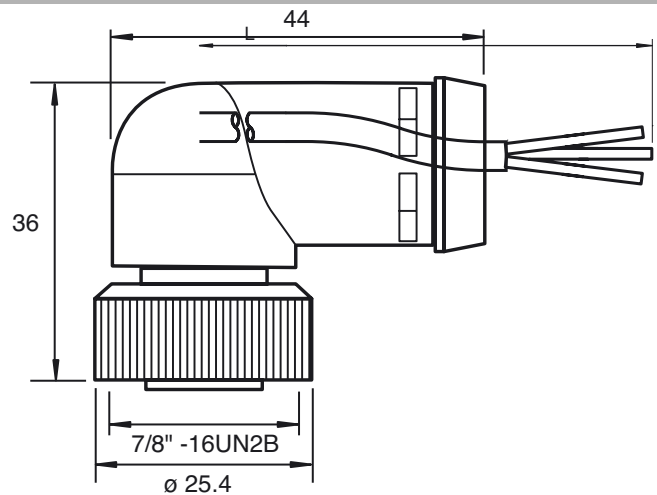

Model Number

V93-W-YE10M-STOOW

Female cordset, 7/8", 3-pin, STOOW cable

Dimensions

Technical data

General specifications

Number of pins	3
Connection 1	socket
Construction type 1	right angle
Threading 1	7/8 inch
Connection 2	cable end

Electrical specifications

Operating voltage	U_B	max. 600 V
Operating current	I_B	13 A
Volume resistance		< 5 m Ω

Ambient conditions

Ambient temperature	-40 ... 105 °C (-40 ... 221 °F)
---------------------	---------------------------------

Mechanical specifications

Degree of protection	IP67
Material	
Contacts	Cu alloy gold plated
Body	PVC, yellow
Cable	PVC
Slotted nut	nickel-plated brass
Core insulation	PVC
Cable	fine-strand, flexible
Sheath diameter	Ø 9.9 mm
Bending radius	10 x cable diameter
Color	yellow
Cores	3 x 1.5 mm ² (16 AWG)
Length	L 10 m
Note	STOOW UL Standard